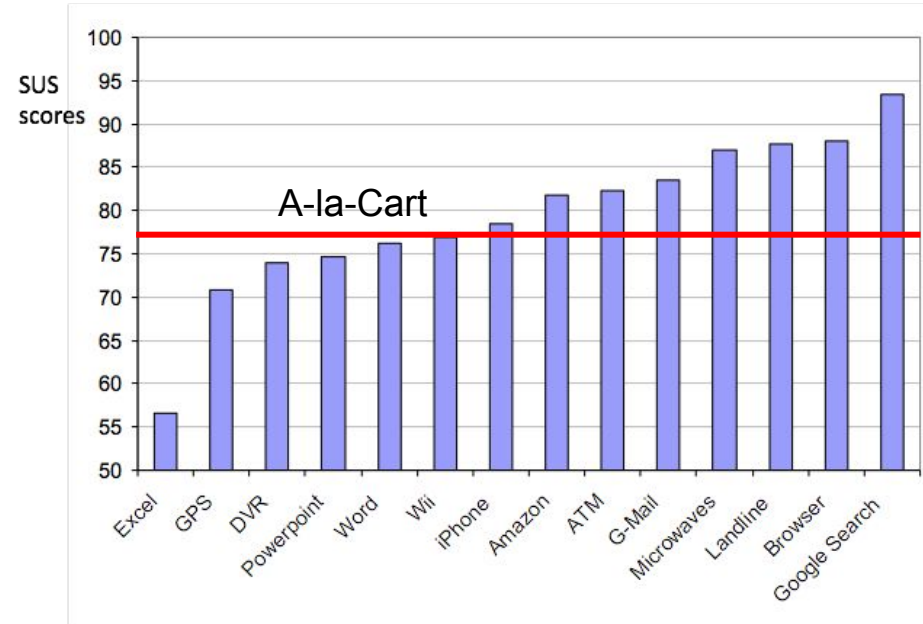

User Interface Mockup

Evolution

User Interface Mockup

Evolution

Usability Assessment: Effectiveness and Efficiency

- Buy 2 lbs of Salmon fillet from the store.

Task Accuracy

Reaction time (RT)

Usability Assessment: Satisfaction

- Buy 2 lbs of Salmon fillet from the store.

Error Analysis

- Difficulty finding location of item on map
- Difficulty scanning item

Edge Cases

- The user adds an item after the bill is paid
- The user adds multiple items into the cart without scanning
- The user wants to pay via cash
- The user wants the printed version of the bill