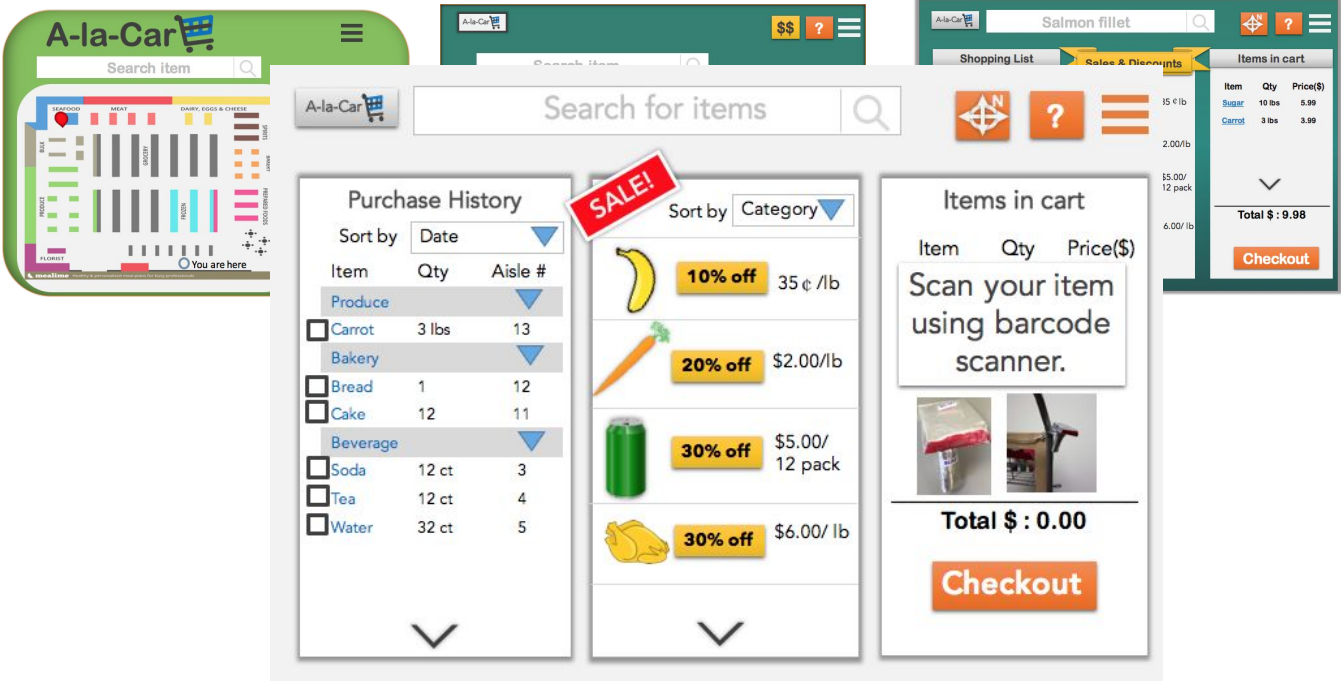

Hardware

- Tablet
- Navigation: Wi-Fi positioning systems, Accuware
- Card Readers: Flagship ROAMpay
- Scanner
- Weighing Scale
- Wheels: Anti-theft vehicle system US 5598144 A
- Power Bank

HIGH CAPACITY

User Interface Mockup

Evolution

User Interface Mockup

Evolution

Usability Assessment: Effectiveness and Efficiency

- Buy 2 lbs of Salmon fillet from the store.

Task Accuracy

Reaction time (RT)

Usability Assessment: Satisfaction

- Buy 2 lbs of Salmon fillet from the store.

Error Analysis

- Difficulty finding location of item on map
- Difficulty scanning item

Edge Cases

- The user adds an item after the bill is paid
- The user adds multiple items into the cart without scanning
- The user wants to pay via cash
- The user wants the printed version of the bill