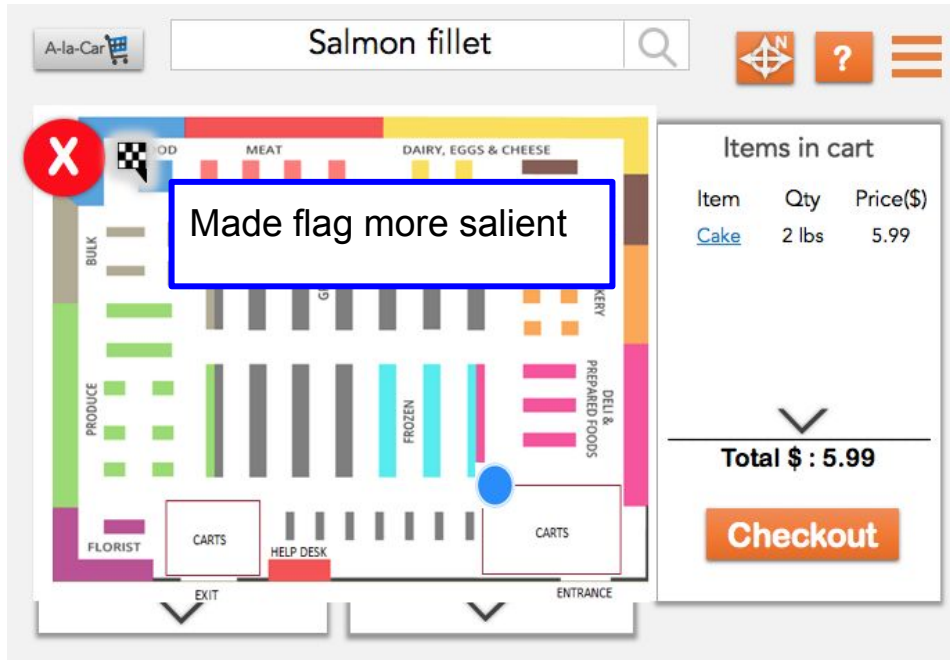

User Interface Mockup

Evolution

User Interface Mockup

Evolution

Usability Assessment: Effectiveness and Efficiency

- Buy 2 lbs of Salmon fillet from the store.

Task Accuracy

Reaction time (RT)

Usability Assessment: Satisfaction

- Buy 2 lbs of Salmon fillet from the store.

Error Analysis

- Difficulty finding location of item on map
- Difficulty scanning item

Edge Cases

- The user adds an item after the bill is paid
- The user adds multiple items into the cart without scanning
- The user wants to pay via cash
- The user wants the printed version of the bill