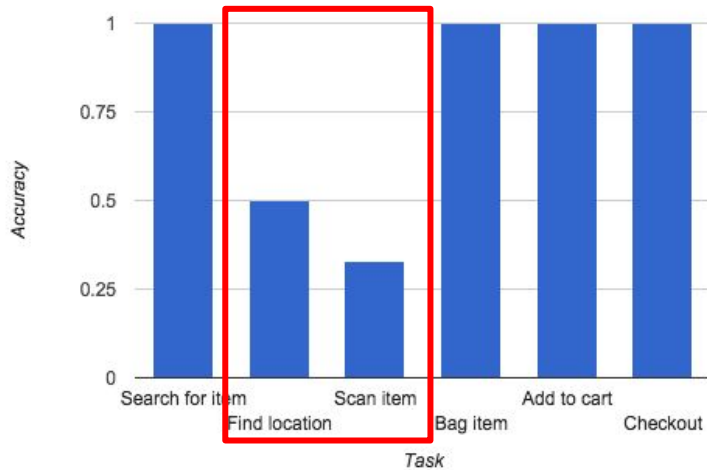

User Interface Mockup

Evolution

User Interface Mockup

Evolution

Usability Assessment: Effectiveness and Efficiency

- Buy 2 lbs of Salmon fillet from the store.

Task Accuracy

Reaction time (RT)

Usability Assessment: Satisfaction

- Buy 2 lbs of Salmon fillet from the store.

Error Analysis

- Difficulty finding location of item on map
- Difficulty scanning item

Edge Cases

- The user adds an item after the bill is paid
- The user adds multiple items into the cart without scanning
- The user wants to pay via cash
- The user wants the printed version of the bill