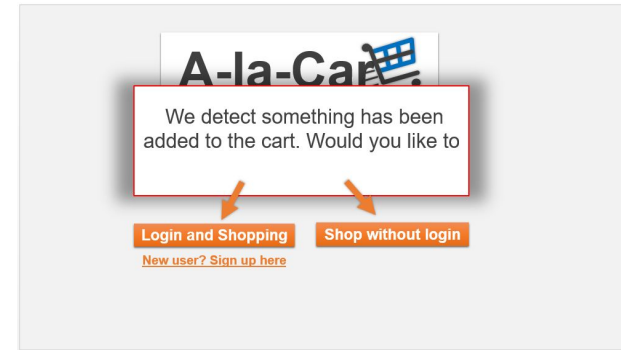

Usability Assessment: Satisfaction

- Buy 2 lbs of Salmon fillet from the store.

Error Analysis

- Difficulty finding location of item on map
- Difficulty scanning item

Edge Cases

- The user adds an item after the bill is paid
- The user adds multiple items into the cart without scanning
- The user wants to pay via cash
- The user wants the printed version of the bill

Edge Cases

- The user removes an item from the cart that has been scanned in
- One of the peripherals stops working or is out of charge
- The cart is moved outside the parking lot: Anti-theft vehicle system US 5598144 A
- The user exits the store without paying clearing the checkout due