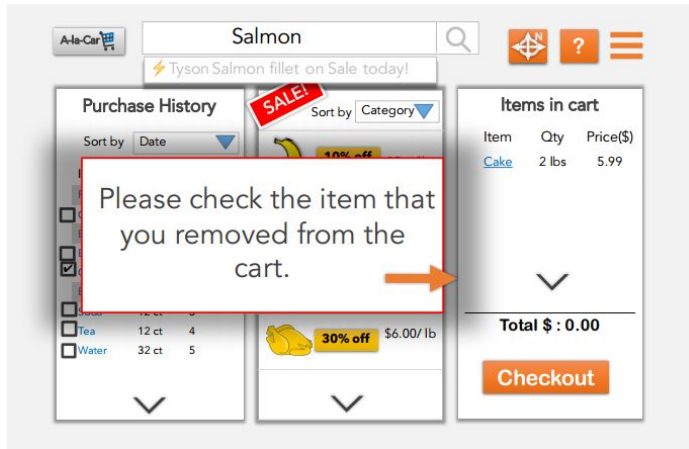

Usability Assessment: Satisfaction

- Buy 2 lbs of Salmon fillet from the store.

Error Analysis

- Difficulty finding location of item on map
- Difficulty scanning item

Edge Cases

- The user adds an item after the bill is paid
- The user adds multiple items into the cart without scanning
- The user wants to pay via cash
- The user wants the printed version of the bill

Edge Cases

- The user removes an item from the cart that has been scanned in
- One of the peripherals stops working or is out of charge
- The cart is moved outside the parking lot: Anti-theft vehicle system US 5598144 A
- The user exits the store without paying clearing the checkout due