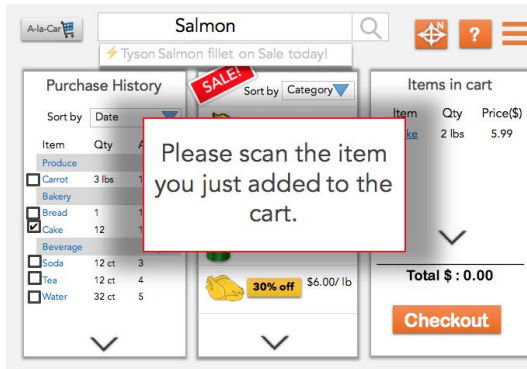

Usability Assessment: Satisfaction

- Buy 2 lbs of Salmon fillet from the store.

Error Analysis

- Difficulty finding location of item on map
- Difficulty scanning item

Edge Cases

- The user adds an item after the bill is paid
- The user adds multiple items into the cart without scanning
- The user wants to pay via cash
- The user wants the printed version of the bill

Edge Cases

- The user removes an item from the cart that has been scanned in
- One of the peripherals stops working or is out of charge
- The cart is moved outside the parking lot: Anti-theft vehicle system US 5598144 A
- The user exits the store without paying clearing the checkout due