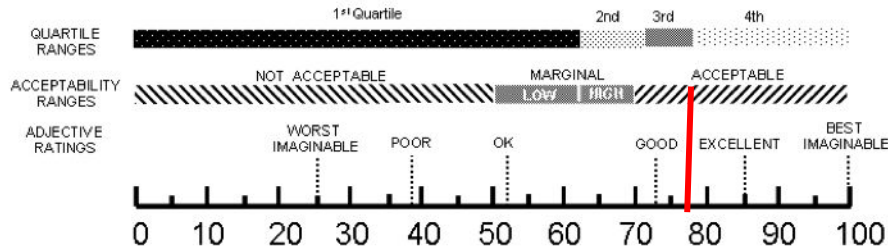

Usability Assessment: Satisfaction

- Buy 2 lbs of Salmon fillet from the store.